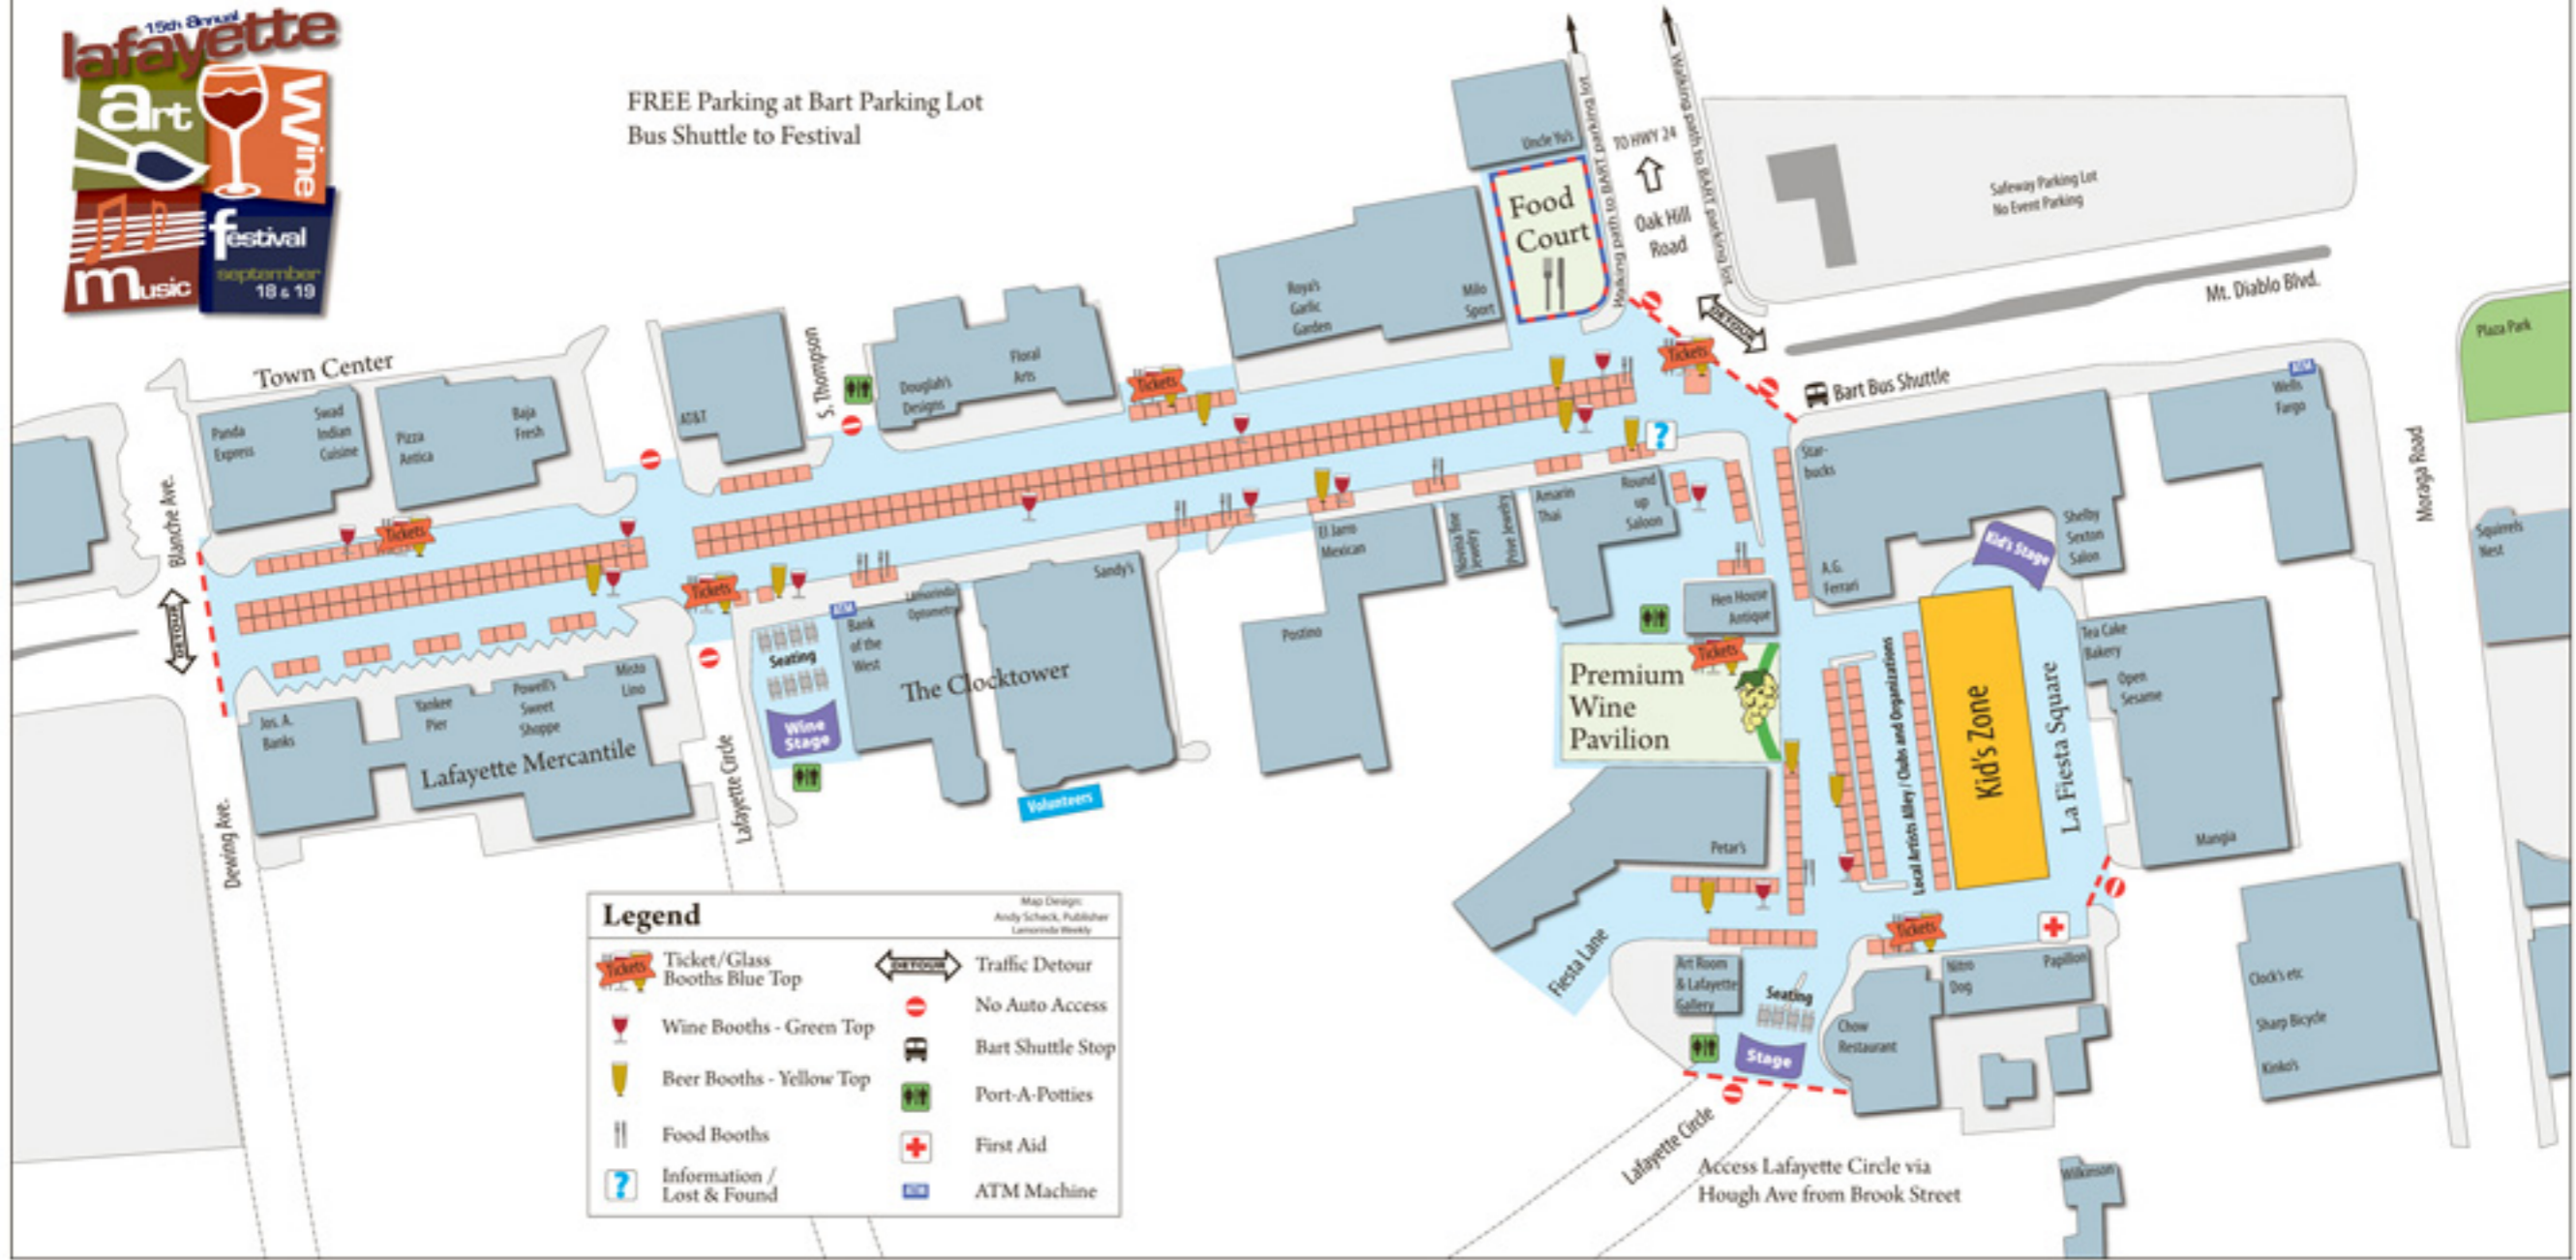

FREE Parking at Bart Parking Lot  
Bus Shuttle to Festival

**Legend**

	Ticket/Glass Booths Blue Top		Traffic Detour
	Wine Booths - Green Top		No Auto Access
	Beer Booths - Yellow Top		Bart Shuttle Stop
	Food Booths		Port-A-Potties
	Information / Lost & Found		First Aid
			ATM Machine

Map Design: Andy Schick, Publisher Lamonte Weekly

Access Lafayette Circle via  
Hough Ave from Brook Street